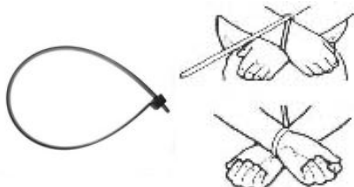

HIGH SECURITY HANDCUFFS –Black Oxide

Adherence to Military and Police specs. Heat-treated components for maximum strength and durability. Single key rotation to unlock/ open. Double locking pawls for extra security. All steel riveted construction. 22 Positive locking positions to 205mm (8 inch). Double lock capacity. Supplied with two standard handcuff keys.

HIGH SECURITY HANDCUFFS

Heat-treated components for maximum strength and durability. Single key rotation to unlock/ open. Double locking pawls for extra security. All steel riveted construction. Double lock capacity. Supplied with two standard handcuff keys.

HEAVY-DUTY LEG IRONS

Constructed from Galvanized mild steel.
Adjustable, pad lockable padlock.

BELLY CHAIN WITH LEG CUFF COMBINATION

Silver Plated. Single locking Leg cuff. Double ratched locking system. 10 Locking positions on 4mm thick cuff. Shackle 80-100mm ankle adjustment. Heavy-duty (450mm) chain link. Belly wrap around 1400mm chain, link adjustment, padlockable. From waist to ankle connection chain 1m. Two handcuff attachment. Secure fix. Attachments throughout.