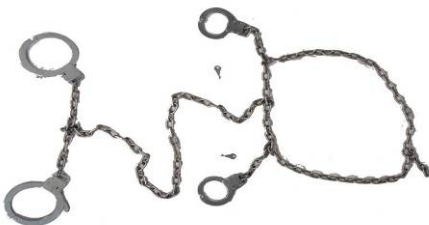

stun technology by...

MANUFACTURERS OF *products that fight back !*

PASSIVE RIOT & AGGRESSOR CONTROL

Handcuffs

POLICE SPEEDCUFFS –Semi fixed

Double ratched locking system. 13 Locking positions on 4mm thick cuff. High tensile spring (56-58 HRC) per each. Heavy-duty (5mm) solid hinge on link. Cuff holder 2,5mm thick per side. Material: Hot rolled C.Q. P.O. prime. Nickel-plated to a gloss shine and temporal or black chrome for non-reflection

HIGH SECURITY HANDCUFFS – Nickel Plated

Adherence to Military and Police specs. Heat-treated components for maximum strength and durability. Single key rotation to unlock/ open. Double locking pawls for extra security. All steel riveted construction. 22 Positive locking positions to 205mm (8 inch). Double lock capacity. Supplied with two standard handcuff keys.

HIGH SECURITY HANDCUFFS –Black Oxide

Adherence to Military and Police specs. Heat-treated components for maximum strength and durability. Single key rotation to unlock/ open. Double locking pawls for extra security. All steel riveted construction. 22 Positive locking positions to 205mm (8 inch). Double lock capacity. Supplied with two standard handcuff keys.

HEAVY-DUTY LEG IRONS

Constructed from Galvanized mild steel.
Adjustable, pad lockable padlock.

BELLY CHAIN WITH LEG CUFF COMBINATION

Silver Plated. Single locking Leg cuff. Double ratched locking system. 10 Locking positions on 4mm thick cuff. Shackle 80-100mm ankle adjustment. Heavy-duty (450mm) chain link. Belly wrap around 1400mm chain, link adjustment, padlockable. From waist to ankle connection chain 1m. Two handcuff attachment. Secure fix. Attachments throughout.